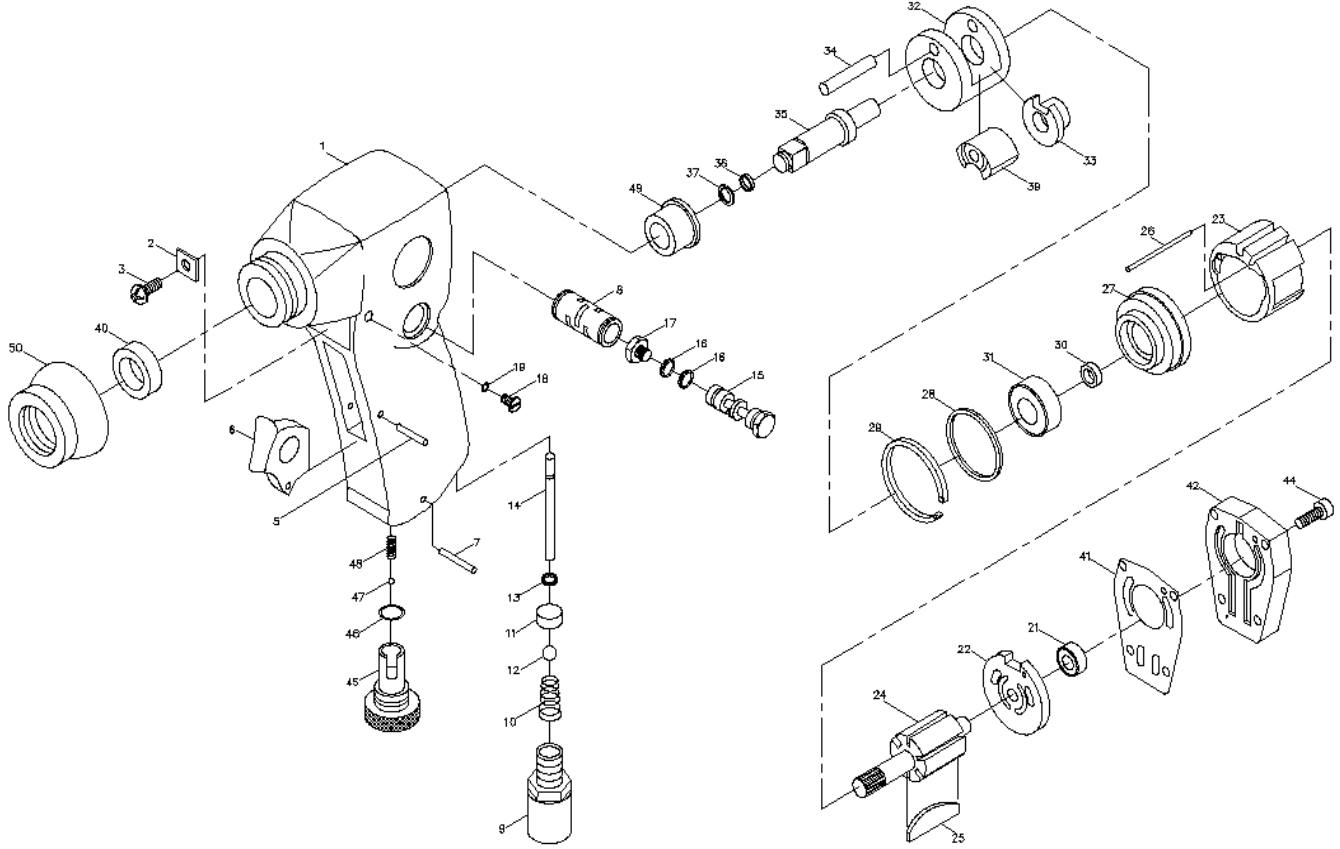

OS-340 **GAV** HAVALI SOMUN SÖKME

3/8" "ANGLEHEAD" IMPACT WRENCH

3/8" ANGLEHEAD IMPACT WRENCH

Index No.	Part No.	Description	No. Req'd	Index No.	Part No.	Description	No. Req'd
1	106501	Motor Housing	1	26	106526	Pin	1
2	106502	Deflector	1	27	106135	Front End Plate	1
3	106119	Screw	1	28	O-3550-180	O-Ring	1
5	P-0030-220	Pin	1	29	R-R390	Retaining Ring	1
6	106506	Trigger	1	30	106136	Oil Seal	1
7	P-0030-240	Pin	1	31	77R6-ZZ0A	Ball Bearing	1
8	106508	Reverse Bushing	1	32	106140	Hammer Cage	1
9	106509	Inlet Bushing	1	33	106141	Drive Cam	1
10	104006	Spring	1	34	106143	Pin	1
11	106511	Ball Seat	1	35	106144	Anvil	1
12	106512	Steel Ball	1	36	106145	Socket O-Ring	1
13	O-0240-115	O-Ring	1	37	106146	Socket Retainer	1
14	106514	Valve Pin	1	39	106142	Hammer Dog	1
15	106515	Reverse Valve	1	40	106103	Oil Seal	1
16	O-0925-178	O-Ring	2	41	106541	Motor Gasket	1
17	106517	Screw	1	42	106542	Housing Cap	1
18	106107	Screw	1	44	106150	Screw	4
19	O-0400-170	O-Ring	1	45	106545	Regulator	1
21	0626-ZZ0A	Ball Bearing	1	46	O-1200-240	O-Ring	1
22	106522	Rear End Plate	1	47	106547-A	Steel Ball	1
23	106133	Cylinder	1	48	106548	Spring	1
24	106130	Rotor	1	49	106102	Bushing	1
25	106132	Rotor Blade	6	50	106104	Rubber Nose Guard	1